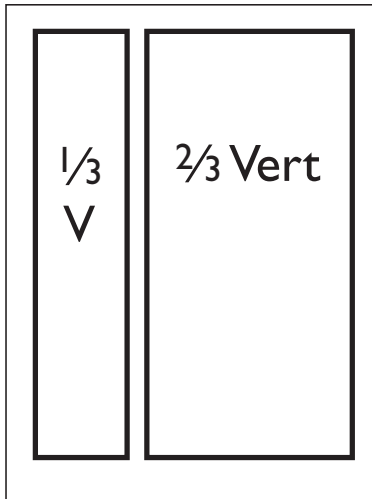

Undercar Digest[®]

BRAKE • EXHAUST • CHASSIS

AD DIMENSIONS

PARTIAL PAGE ADS

Size	Width	Depth
2/3 Page V	4 3/4	9 7/8
1/2 (Island)	4 3/4	7
1/2 Page V	3 1/2	9 7/8
1/2 Page H	7 1/4	5
1/3 Page V	2 1/4	9 7/8
1/3 Page H	7 1/4	3 3/8
1/3 Page S	4 3/4	4 3/4
1/4 Page V	3 1/2	4 3/4
1/4 Page H	7 1/4	2 1/2
1/6 Page V	2 1/4	4 3/4

FULL PAGE ADS

Size	Width	Depth
Trim (page) Size	8 1/8	10 7/8
Bleed Size	8 3/8	11 1/8

Bleeds should extend min. 1/8" beyond trim.
Keep live copy and photos 3/8" from trim edge.
Leave 1/2" free of live matter at bottom of ad to allow space for reader service number.

2-PAGE SPREAD ADS

Size	Width	Depth
Trim Size	16 1/4	10 7/8
Bleed Size	16 1/2	11 1/8

Bleeds should extend min. 1/8" beyond trim.
Keep live copy and photos 3/8" from trim edge.
Leave 1/2" free of live matter at bottom of ad to allow space for reader service number.

Advertisements that do not conform to standard size units will be modified to size or treated as bleed ads. Charges for modifications may be applied. All dimensions shown are in inches.