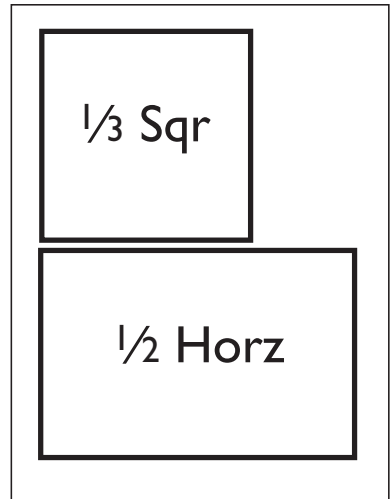

Undercar Digest[®]

BRAKE • EXHAUST • CHASSIS

AD DIMENSIONS

PARTIAL PAGE ADS

Size	Width	Depth
2/3 Page V	4 3/4	9 7/8
1/2 (Island)	4 3/4	7
1/2 Page V	3 1/2	9 7/8
1/2 Page H	7 1/4	5
1/3 Page V	2 1/4	9 7/8
1/3 Page H	7 1/4	3 3/8
1/3 Page S	4 3/4	4 3/4
1/4 Page V	3 1/2	4 3/4
1/4 Page H	7 1/4	2 1/2
1/6 Page V	2 1/4	4 3/4

FULL PAGE ADS

Size	Width	Depth
Trim (page) Size	8 1/8	10 7/8
Bleed Size	8 3/8	11 1/8

Bleeds should extend min. 1/8" beyond trim.
Keep live copy and photos 3/8" from trim edge.
Leave 1/2" free of live matter at bottom of ad to allow space for reader service number.

2-PAGE SPREAD ADS

Size	Width	Depth
Trim Size	16 1/4	10 7/8
Bleed Size	16 1/2	11 1/8

Bleeds should extend min. 1/8" beyond trim.
Keep live copy and photos 3/8" from trim edge.
Leave 1/2" free of live matter at bottom of ad to allow space for reader service number.