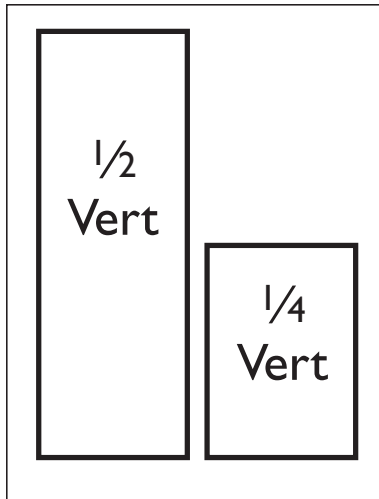

Undercar Digest[®]

BRAKE • EXHAUST • CHASSIS

AD DIMENSIONS

PARTIAL PAGE ADS

Size	Width	Depth
2/3 Page V	4 3/4	9 7/8
1/2 (Island)	4 3/4	7
1/2 Page V	3 1/2	9 7/8
1/2 Page H	7 1/4	5
1/3 Page V	2 1/4	9 7/8
1/3 Page H	7 1/4	3 3/8
1/3 Page S	4 3/4	4 3/4
1/4 Page V	3 1/2	4 3/4
1/4 Page H	7 1/4	2 1/2
1/6 Page V	2 1/4	4 3/4

FULL PAGE ADS

Size	Width	Depth
Trim (page) Size	8 1/8	10 7/8
Bleed Size	8 3/8	11 1/8

Bleeds should extend min. 1/8" beyond trim.
Keep live copy and photos 3/8" from trim edge.
Leave 1/2" free of live matter at bottom of ad to allow space for reader service number.

2-PAGE SPREAD ADS

Size	Width	Depth
Trim Size	16 1/4	10 7/8
Bleed Size	16 1/2	11 1/8

Bleeds should extend min. 1/8" beyond trim.
Keep live copy and photos 3/8" from trim edge.
Leave 1/2" free of live matter at bottom of ad to allow space for reader service number.

Advertisements that do not conform to standard size units will be modified to size or treated as bleed ads. Charges for modifications may be applied. All dimensions shown are in inches.