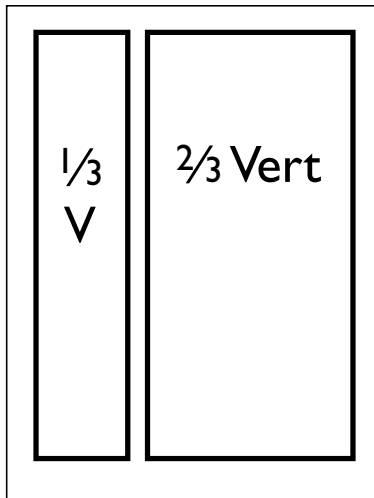

## AD DIMENSIONS

### PARTIAL PAGE ADS

Size	Width	Depth
2/3 Page V	4 3/4	9 7/8
1/2 (Island)	4 3/4	7
1/2 Page V	3 1/2	9 7/8
1/2 Page H	7 1/4	5
1/3 Page V	2 1/4	9 7/8
1/3 Page H	7 1/4	3 3/8
1/3 Page S	4 3/4	4 3/4
1/4 Page V	3 1/2	4 3/4
1/4 Page H	7 1/4	2 1/2

### FULL PAGE ADS

Size	Width	Depth
Trim (page) Size	8 1/8	10 7/8
Bleed Size	8 3/8	11 1/8

Bleeds should extend min. 1/8" beyond trim.  
 Keep live copy and photos 3/8" from trim edge.  
**Leave 1/2" free of live matter at bottom of ad to allow space for reader service number.**

### 2-PAGE SPREAD ADS

Size	Width	Depth
Trim Size	16 1/4	10 7/8
Bleed Size	16 1/2	11 1/8

Bleeds should extend min. 1/8" beyond trim.  
 Keep live copy and photos 3/8" from trim edge.  
**Leave 1/2" free of live matter at bottom of ad to allow space for reader service number.**