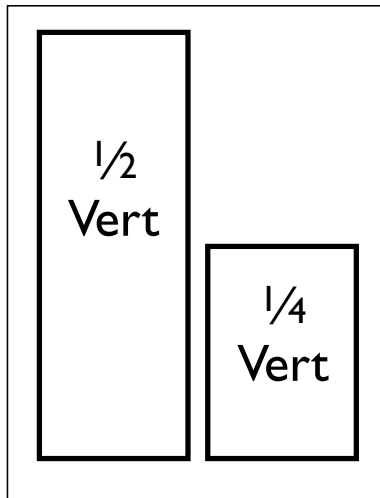

## AD DIMENSIONS

### PARTIAL PAGE ADS

Size	Width	Depth
2/3 Page V	4 3/4	9 7/8
1/2 (Island)	4 3/4	7
1/2 Page V	3 1/2	9 7/8
1/2 Page H	7 1/4	5
1/3 Page V	2 1/4	9 7/8
1/3 Page H	7 1/4	3 3/8
1/3 Page S	4 3/4	4 3/4
1/4 Page V	3 1/2	4 3/4
1/4 Page H	7 1/4	2 1/2

### FULL PAGE ADS

Size	Width	Depth
Trim (page) Size	8 1/8	10 7/8
Bleed Size	8 3/8	11 1/8

Bleeds should extend min. 1/8" beyond trim.  
 Keep live copy and photos 3/8" from trim edge.  
**Leave 1/2" free of live matter at bottom of ad to allow space for reader service number.**

### 2-PAGE SPREAD ADS

Size	Width	Depth
Trim Size	16 1/4	10 7/8
Bleed Size	16 1/2	11 1/8

Bleeds should extend min. 1/8" beyond trim.  
 Keep live copy and photos 3/8" from trim edge.  
**Leave 1/2" free of live matter at bottom of ad to allow space for reader service number.**